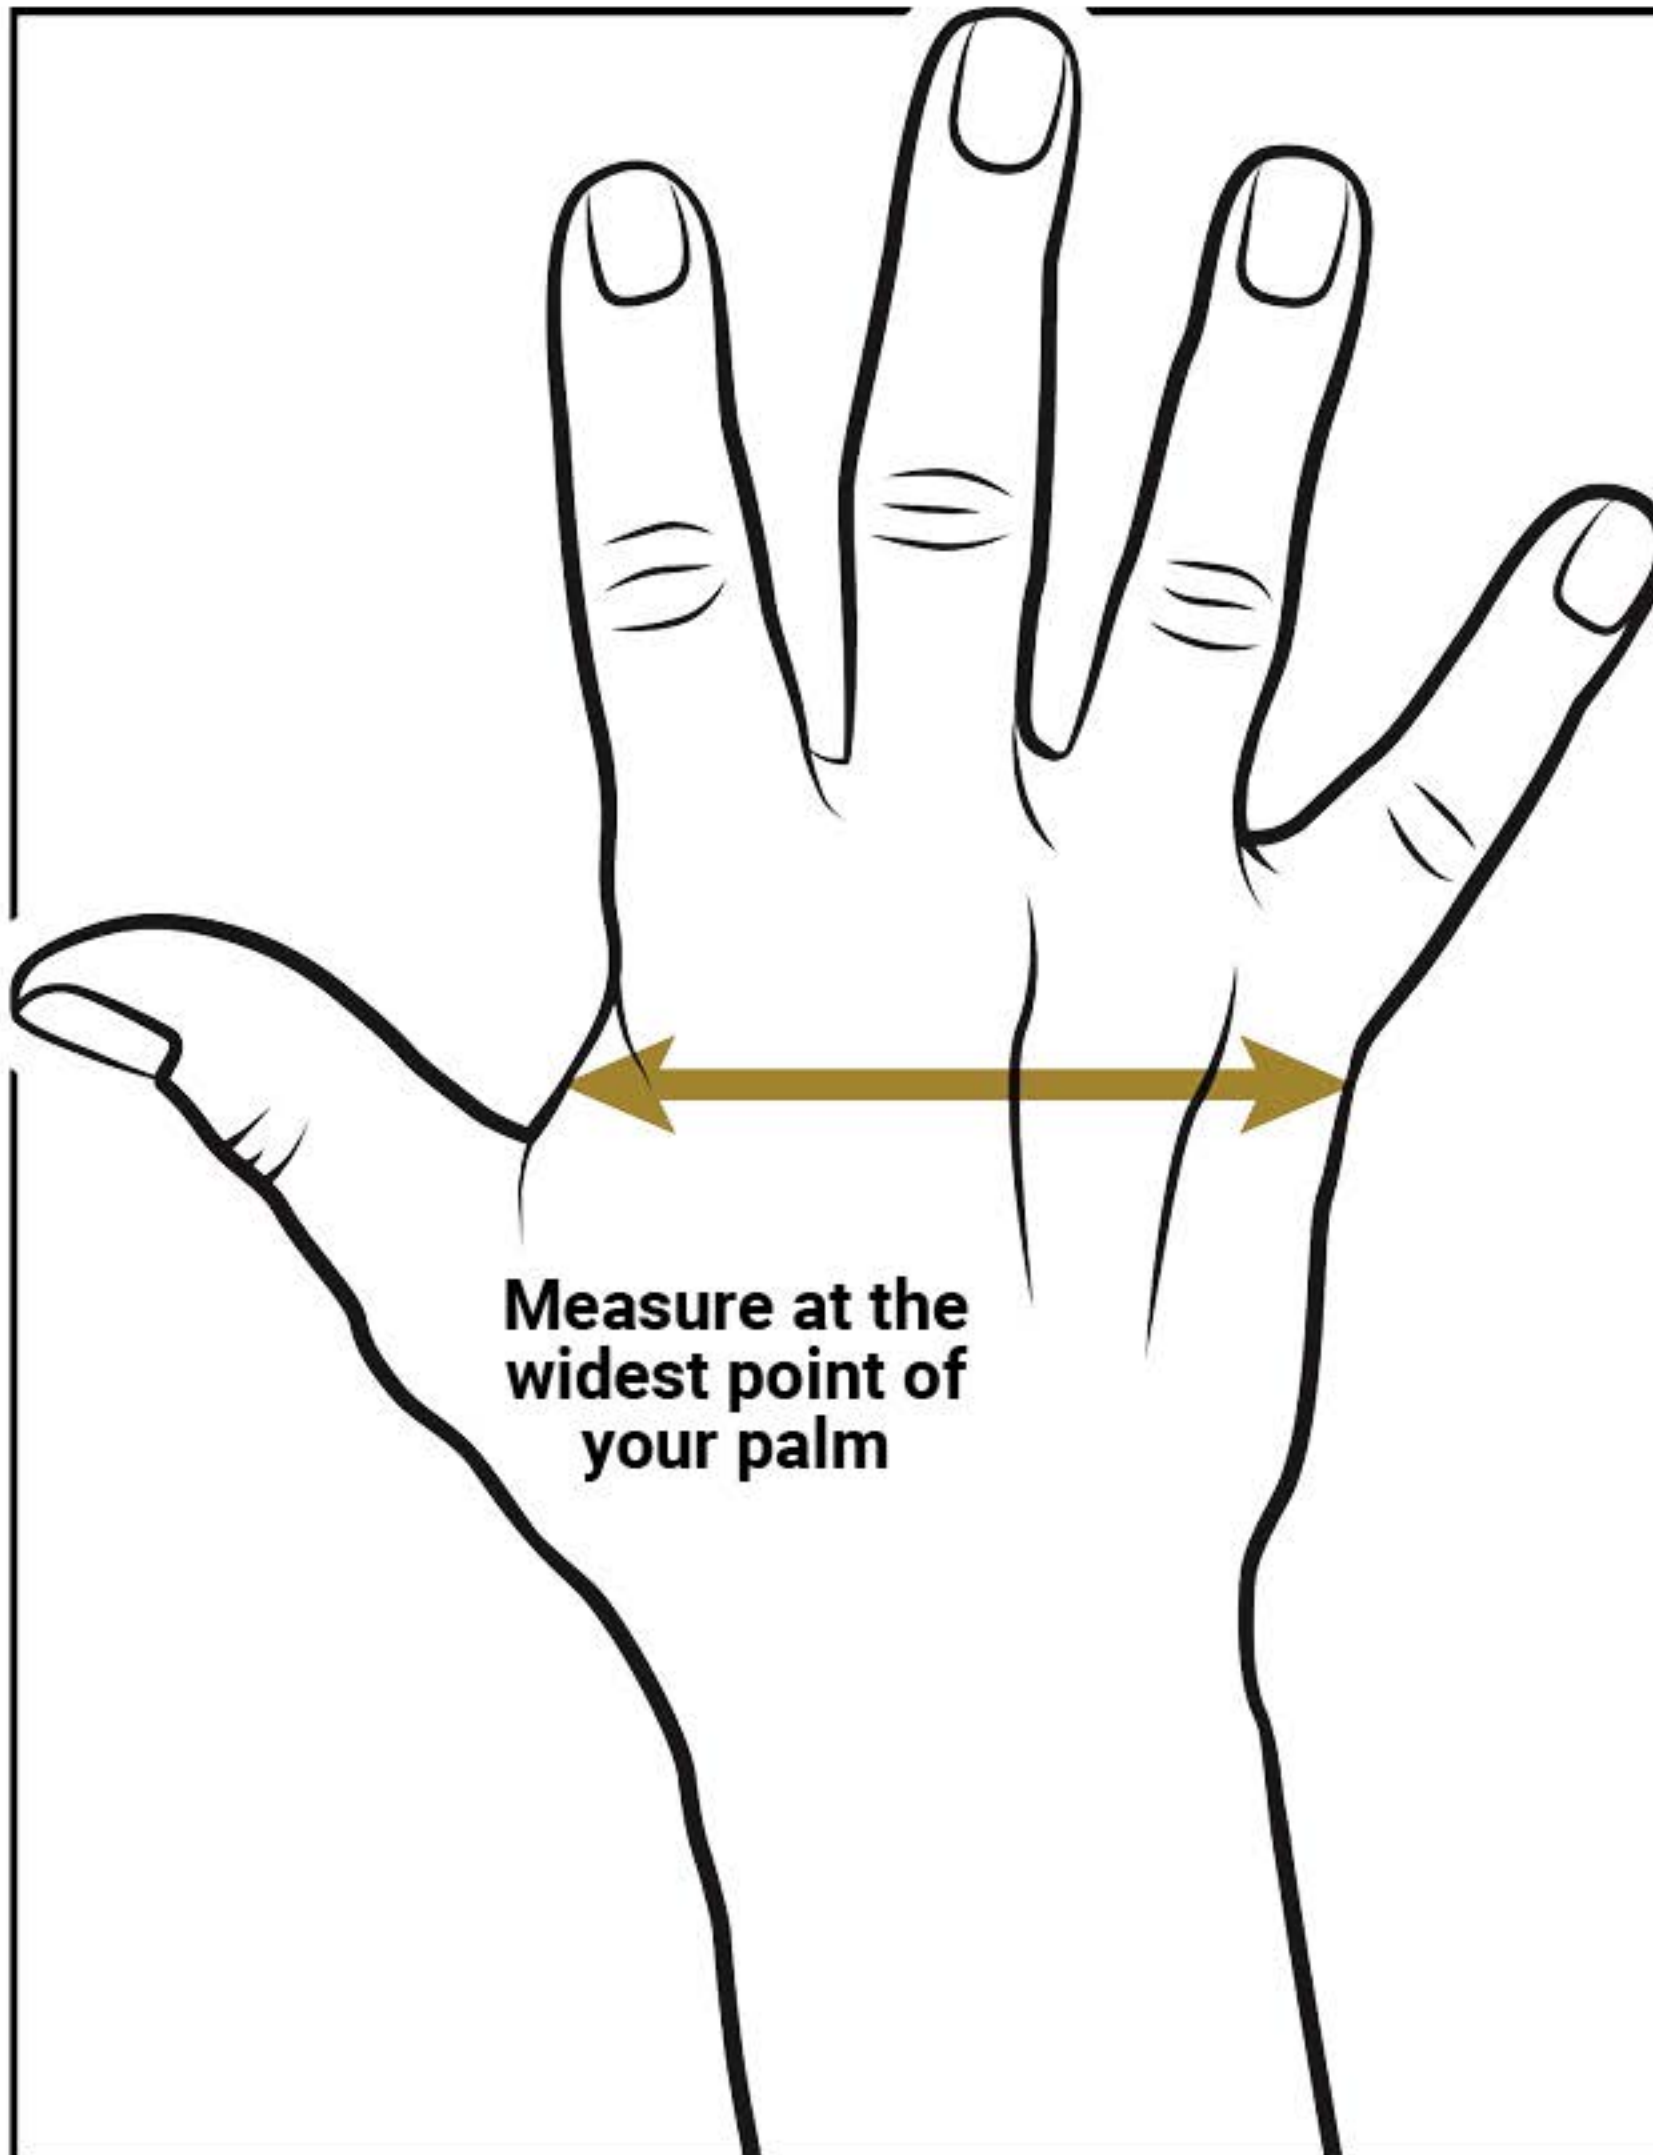

GLOVE SIZING GUIDE

2.5 in	size 7 x-small ladies small
3 in	size 8 small ladies medium
3.5 in	size 9 medium ladies large
4 in	size 10 large
4.5 in	size 11 x-large
5 in	size 12 xx-large
5.5 in	size 13 xxx-large